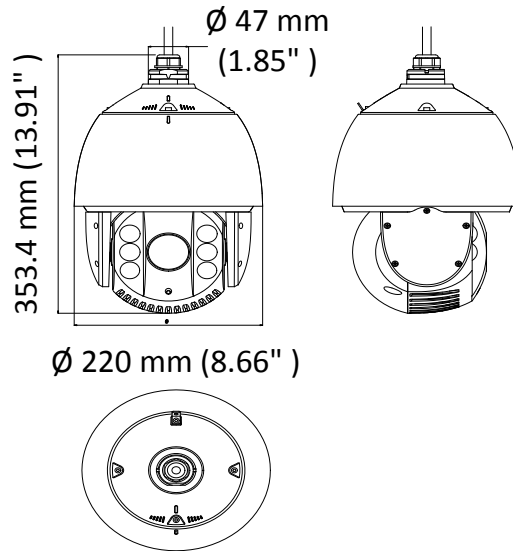

AP312-IR/32X

2 MP IR Turbo 7-Inch Speed Dome

Dimensions

Accessories